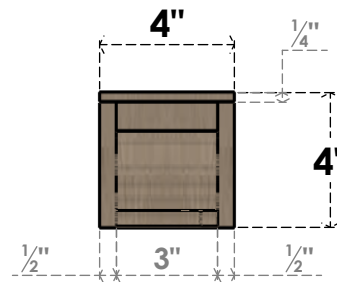

## ITEM NUMBER: CORU04X08X04HLDRCPR

4"W X 8"D X 4"H SERIES 3 WIDE HIGHLAND ROUGH CEDAR TIMBERTHANE  
FAUX WOOD CORBEL, PRIMED

### SIDE PROFILE