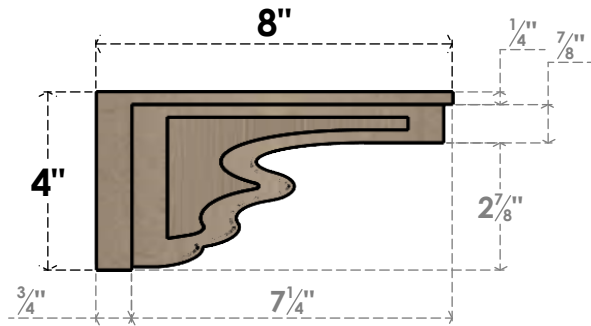

## ITEM NUMBER: CORU04X08X04HLDRCPR

4"W X 8"D X 4"H SERIES 3 WIDE HIGHLAND ROUGH CEDAR TIMBERTHANE  
FAUX WOOD CORBEL, PRIMED

### SIDE PROFILE